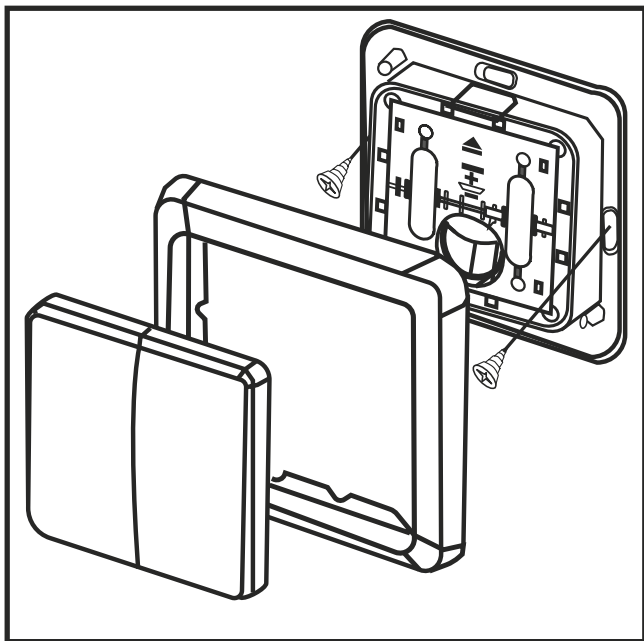

Mounting

- Easy to mount even on glass, wood, wallpaper or tiles by means of screws or double-sided adhesive tape

Interference notice

- Avoid metallic shielding
- Foreign transmitters like e.g. radio headphones can interfere with operation